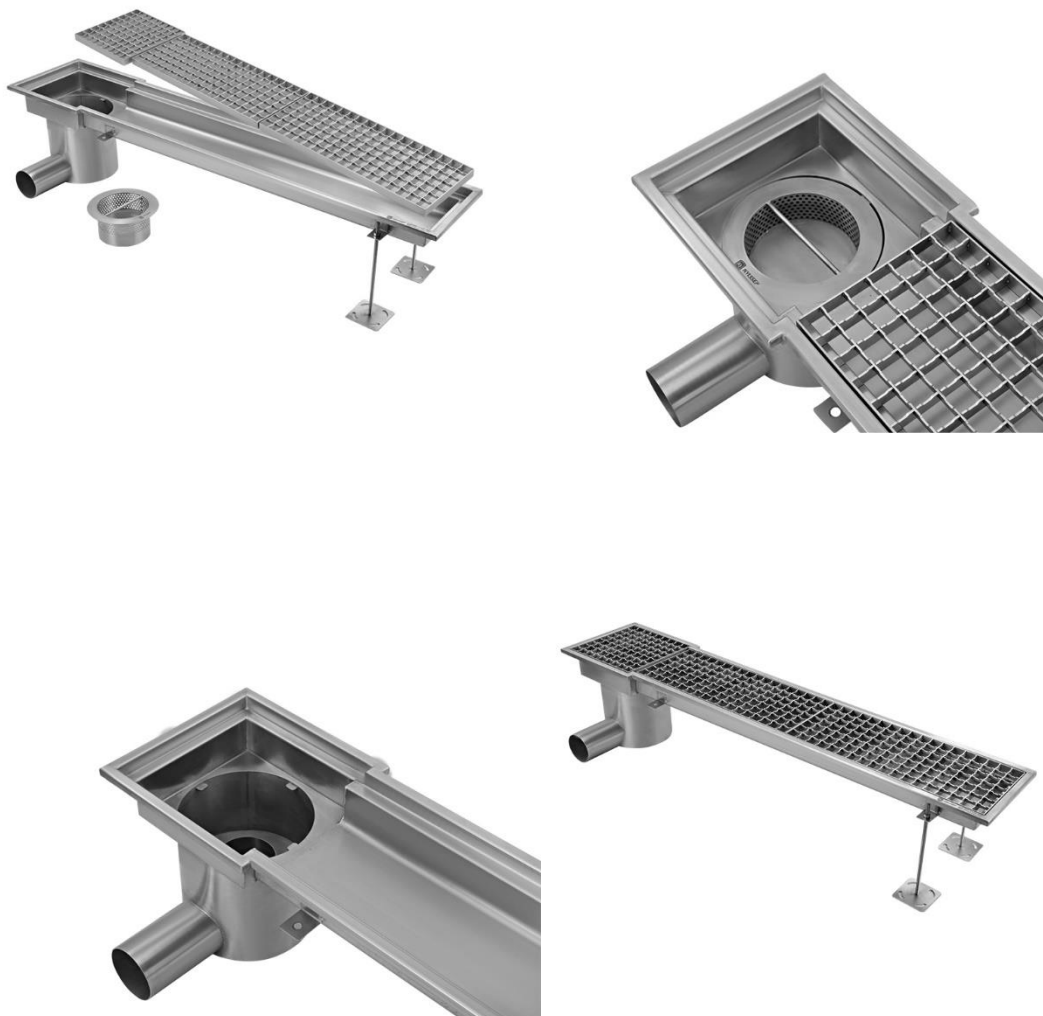

Kylssep manufactures high-quality,practical,cost-effective stainless steel drainage products since 2009 that included for water and liquids in general for the most hygienically demanding industries such as food industry, the building industry as well as kitchen,drinks, wineries, etc...

Integrated Stainless Steel Trench Drains

1.1 Side-out Trench Drain

1.2 Vertical Stainless Steel Trench Drain

1.3 Two Sides Stainless Steel Trench Drain

1.4 Three Sides Stainless Steel Trench Drain

1.5 Slot Stainless Steel Trench Drain